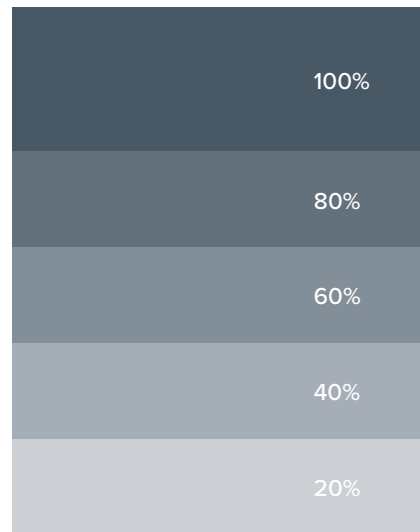

SUMMIT GRAY

pantone **431 CP**
cmyk **45/25/16/59**
rgb **91/103/112**
web **5B6770**