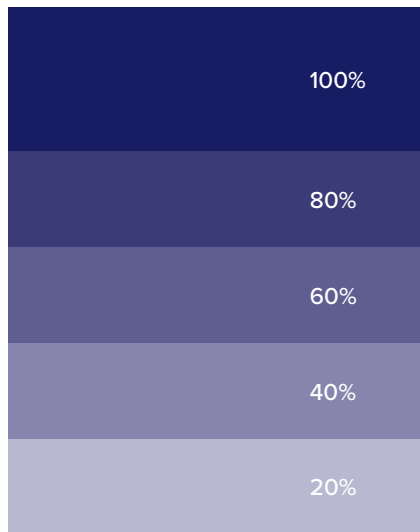

Brand Colors

The primary SSL brand colors are **SUMMIT BLUE** (PMS 3025), and **SUMMIT GRAY** (PMS 638)

The secondary SSL brand colors are **SUMMIT cream** (PMS 138) and **black**.

The CMYK and RGB formulas are provided for process printing and Web projects, respectively.

PRIMARY

SUMMIT BLUE

pantone **2758 CP**
cmyk **100/95/5/39**
rgb **39/42/90**
web **272A5A**