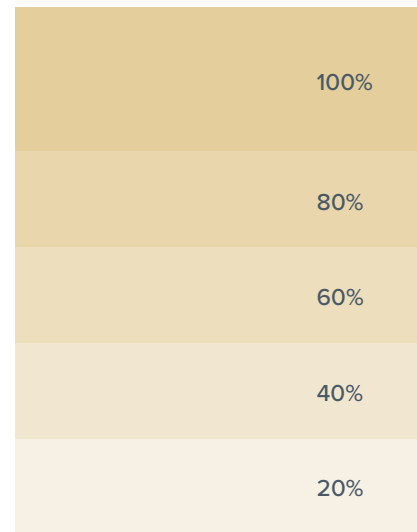

SECONDARY

SUMMIT CREAM

pantone **468 CP**
cmyk **65/43/26/78**
rgb **221/203/164**
web **DDCBA4**